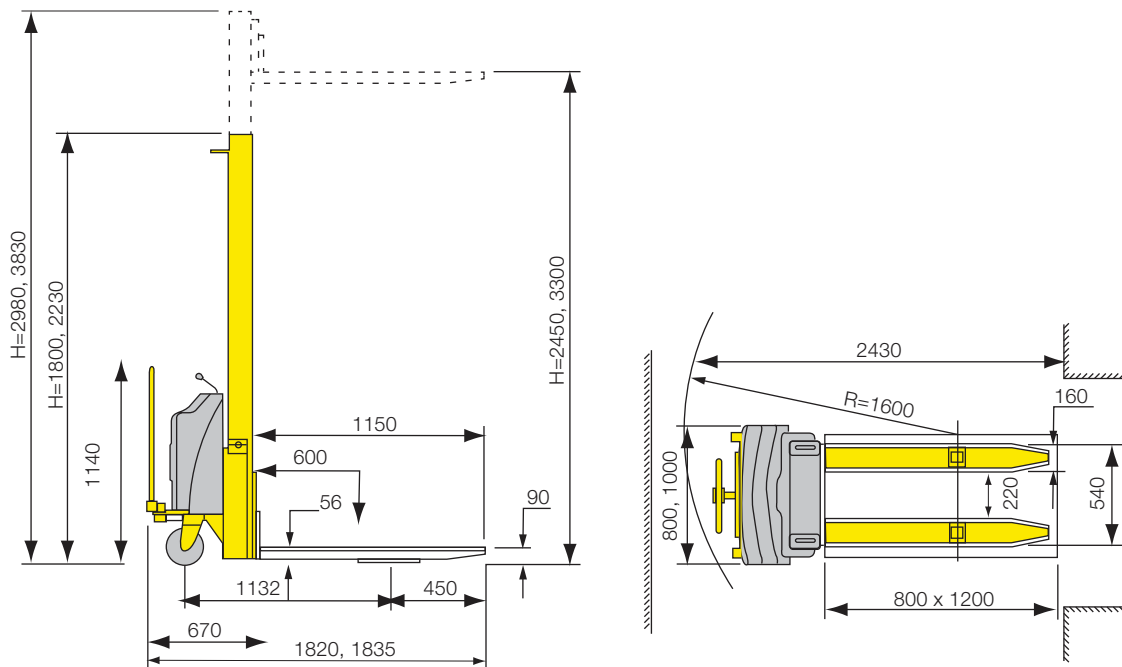

Technical Specifications

MODEL		MS 1024	MS 1033
Load Capacity	kg	1000	1000
Derated Capacity at MFH	kg	1000	700
Load Center	mm	600	600
Fork Length	mm	1150	1150
Fork Width	mm	160	160
Outside Fork Spread	mm	540	540
Inside Fork Spread	mm	220	220
Maximum Fork Height (MFH)	mm	2450	3300
Minimum Fork Height	mm	90	90
Ground Clearance	mm	30	30
Overall Height Lowered	mm	1800	2230
Overall Height Raised	mm	2980	3830
Overall Length	mm	1820	1835
Overall Width	mm	800	1000
Lifting speed, with load	mm/s	60	60
Lifting speed, without load	mm/s	85	85
Pump Motor	W	1500	1500
Battery	Ah/V	100/12	100/12
Battery Charger	A/V	15/12	15/12
Load Wheel (Diameter X Width)	mm	80 X 80	80 X 80
Steering Wheel (Diameter X Width)	mm	175 X 50	180 X 50
Load Wheel Type		Single/Polyurethane	Single/Polyurethane
Drive Wheel Type		Single/Polyurethane	Single/Polyurethane
Net Weight	kg	479 (With Battery)	582 (With Battery)
Color		Yellow	Yellow

Note: All dimensions and specification indicated above are subject to a variation of $\pm 15\%$ without notice.

Therefore Design SEMI ELECTRIC STACKER Rev/3/10/2013

Head Office Address
GODREJ & BOYCE MFG. CO. LTD.
Plant 16, Pirojshanagar,
Vikhroli, Mumbai - 400 079. INDIA
Tel: +91 22 6796 4660 / 73
Fax: +91 22 6796 1519
Email: mhemktg@godrej.com
Toll Free Helpline: 1 - 800-22-5454

Branches & Service Centres

- Mumbai : 022 67961725
- Indore : 0731 4069335
- Kochi : 0484 6612777
- Delhi : 011 66507340
- Lucknow : 0522 6754961
- Pune : 020 66255121
- Chennai : 044 66544431
- Kolkata : 033 66013771
- Guwahati: 03612 468248
- Raipur: 0771 6606606
- Hyderabad : 040 66431203
- Chandigarh : 0172 5012525
- Bangalore : 080 66472251
- Ahmedabad : 079 66060646
- Jaipur : 0141 6701441
- Vizag : 0891 2517930
- Bhubaneswar : 0674 2583810 / 0674 2580609
- Coimbatore : 0422 2545799 / 599
- Indore: 0731 4069335 / 2532917
- UAE : +971 55 899 2305 / 2316