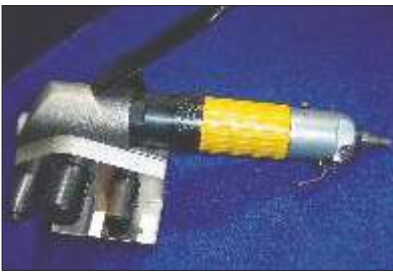

TEXLASH

Signode's one-way lashing system for in-transit product safety

Specifications

Strap				
Description	Part Number	Break Load (Kg)	Thickness (mm)	Meters/Pack
32mm	SR 95/32	2000	1.2	250
40mm	3664/40	5000	2	200
Dimension tolerance = +/- 1mm width				
Buckle				
Description	Part Number	Wire Diameter (mm)	Pieces / Box	
32mm	BHDF-32	7	250	
40mm	OWB4040	10	50	
40mm Hook	WH5050NS	11	50	

Texlash solution

A range of tools also available for a variety of lashing applications

Pneumatic Tensioner for 32 mm strap